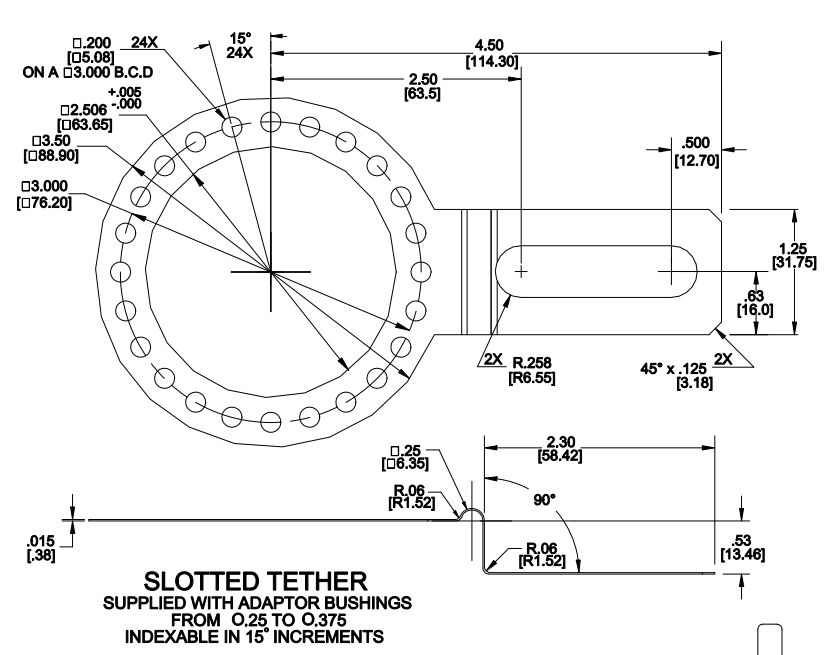

# Series HSD38

## EXTREME HEAVY DUTY HOLLOWSHAFT ENCODER

### Meets Stringent Washdown Requirements

PIGTAIL WITH MATING MS CONNECTOR (OPTION K)