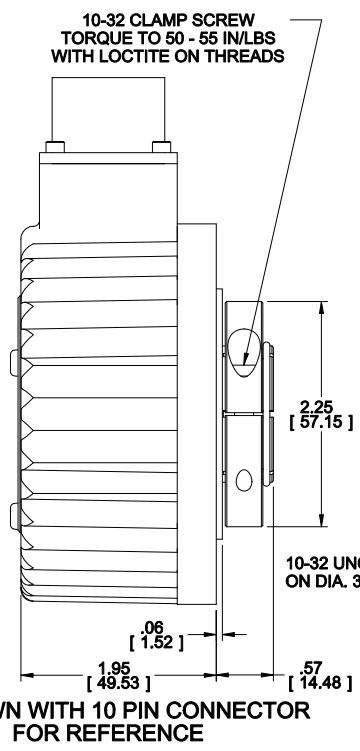

Series HSD38

EXTREME HEAVY DUTY HOLLOWSHAFT ENCODER

Meets Stringent Washdown Requirements