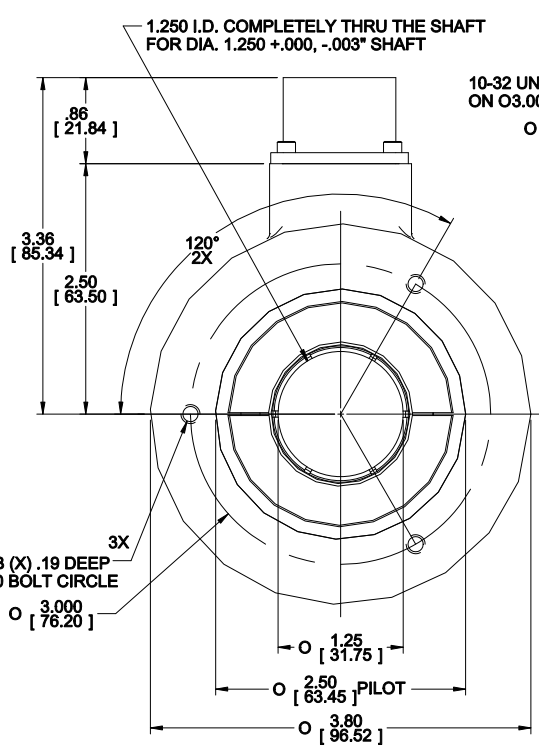

# Series HSD38

## EXTREME HEAVY DUTY HOLLOWSHAFT ENCODER

### Meets Stringent Washdown Requirements

PIGTAIL WITH MATING MS CONNECTOR (OPTION K)