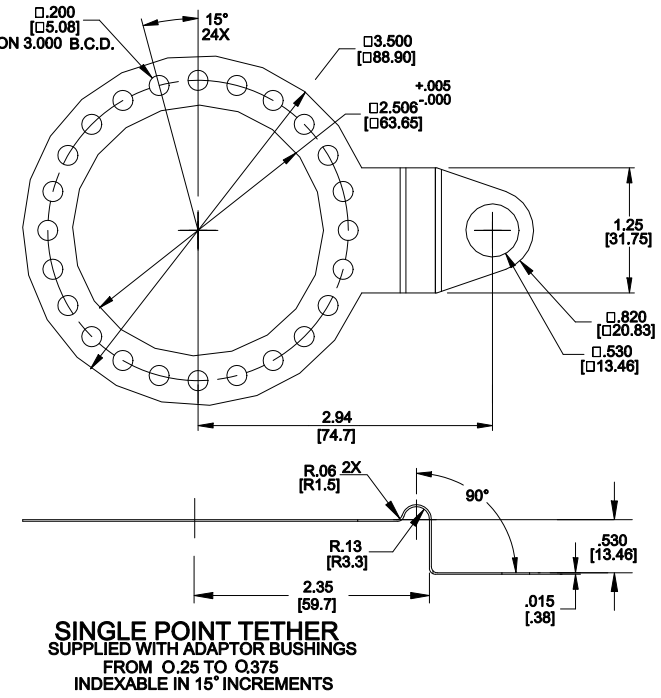

# Series HSD38

## EXTREME HEAVY DUTY HOLLOWSHAFT ENCODER

### Meets Stringent Washdown Requirements

PIGTAIL WITH MATING MS CONNECTOR (OPTION K)