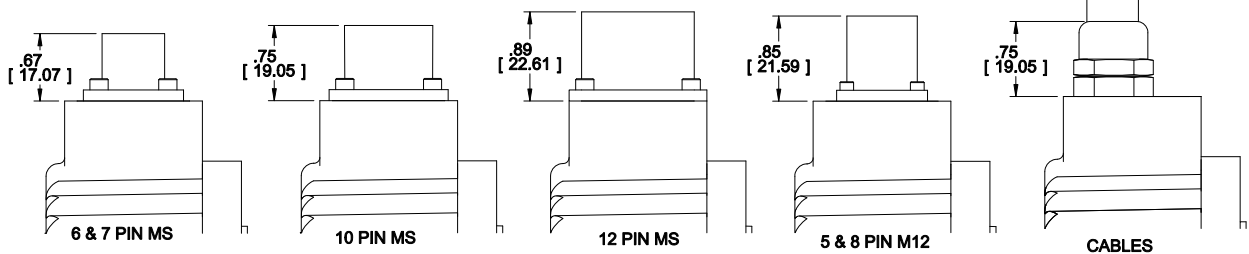

# Series HSD38

## EXTREME HEAVY DUTY HOLLOWSHAFT ENCODER

### Meets Stringent Washdown Requirements

PIGTAIL WITH MATING MS CONNECTOR (OPTION K)