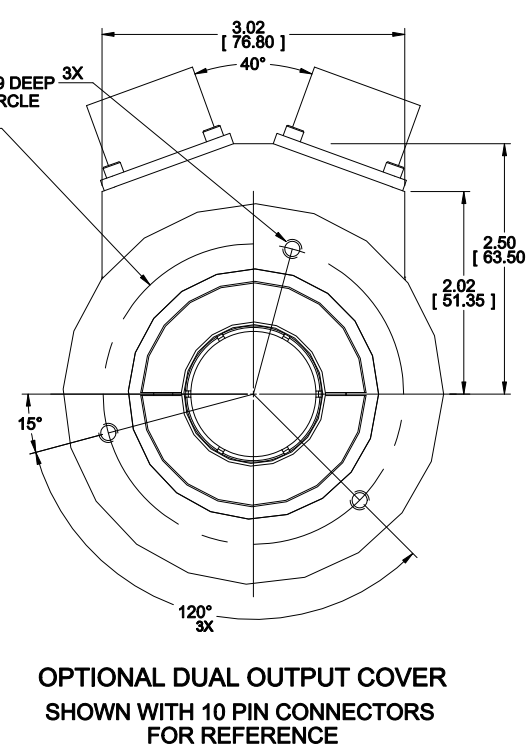

# Series HSD38

## EXTREME HEAVY DUTY HOLLOWSHAFT ENCODER

### Meets Stringent Washdown Requirements

PIGTAIL WITH MATING MS CONNECTOR (OPTION K)